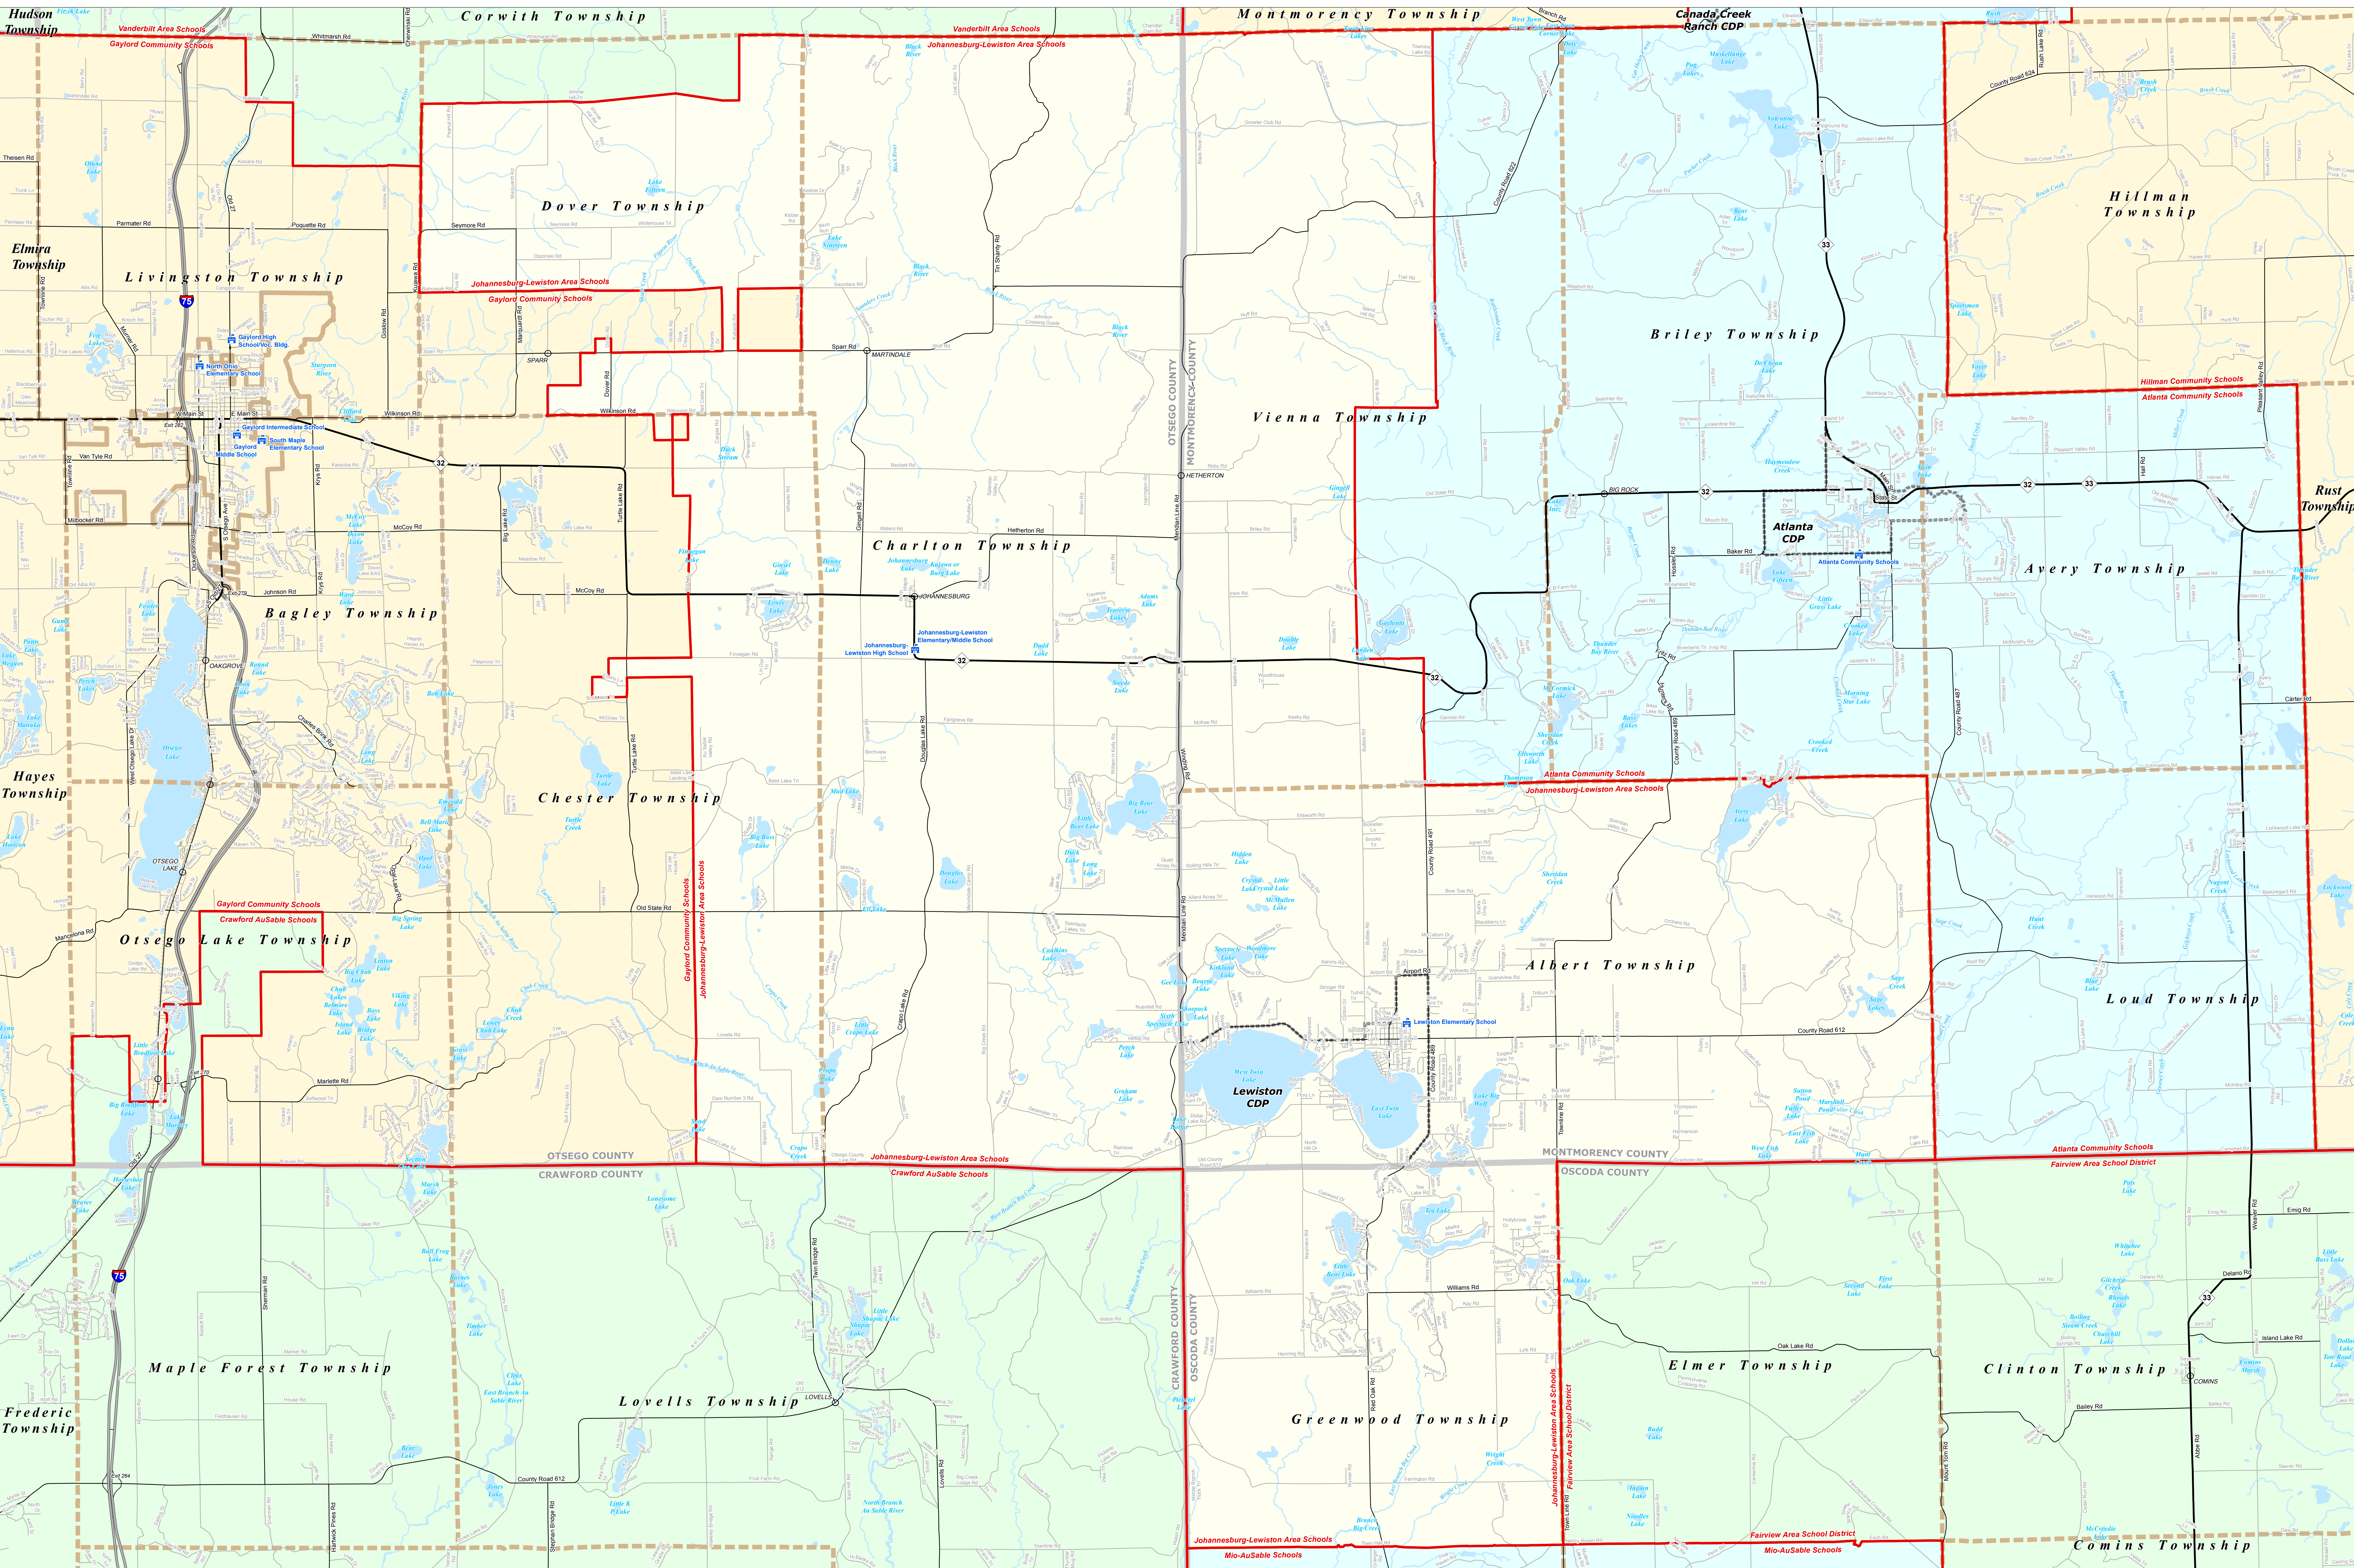

JOHANNESBURG-LEWISTON AREA SCHOOLS

Cheb-Otsego-Presque Isle ESD

0 0.25 0.5 1 Miles

All information presented in this publication is in the public domain and may be reproduced, reprinted, and redistributed as desired.

Legend	
	School District
	County
	City
	Township
	Village
	Census Designated Place
	School
	Unincorporated Place
	Freeway
	Primary Road
	Local Road
	Water Feature
	River, Stream, or Drain
	Railroad